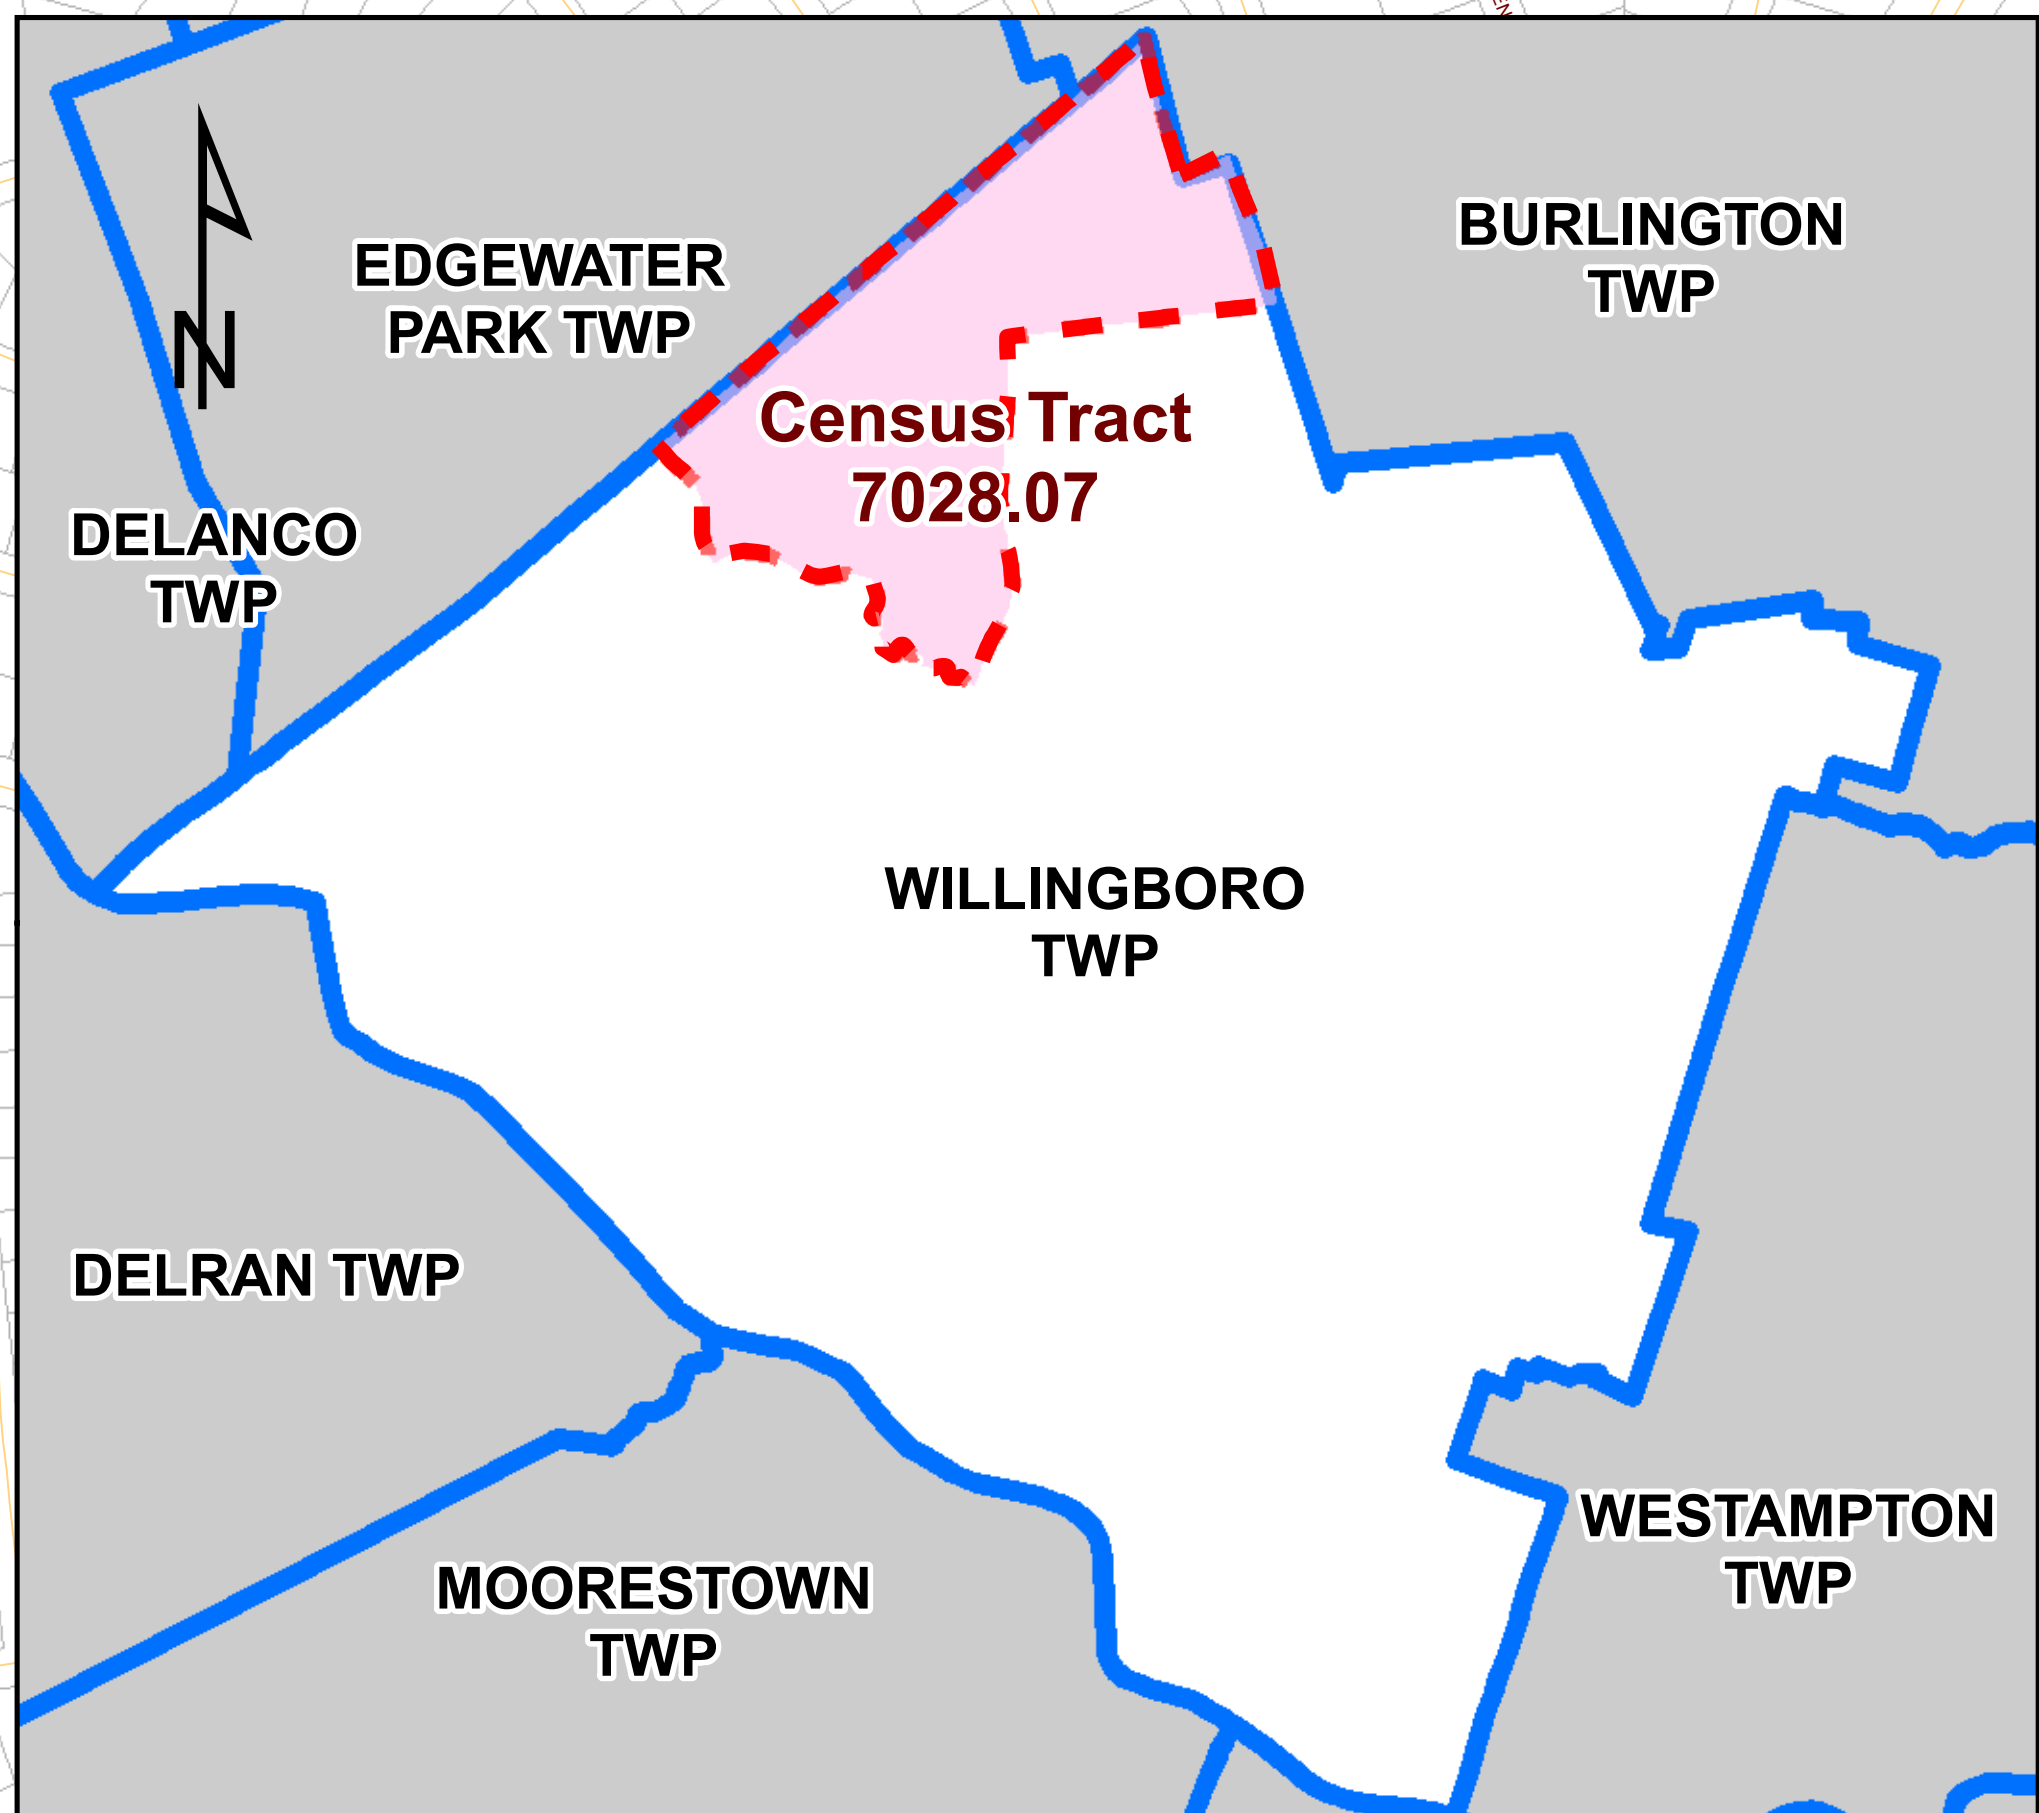

# Opportunity Zones Willingboro Township

0 250 500 1,000 Feet

EDGEWATER  
PARK TWP

- Roads
- Opportunity Zones
- Blocks
- Lots
- Municipal Boundaries